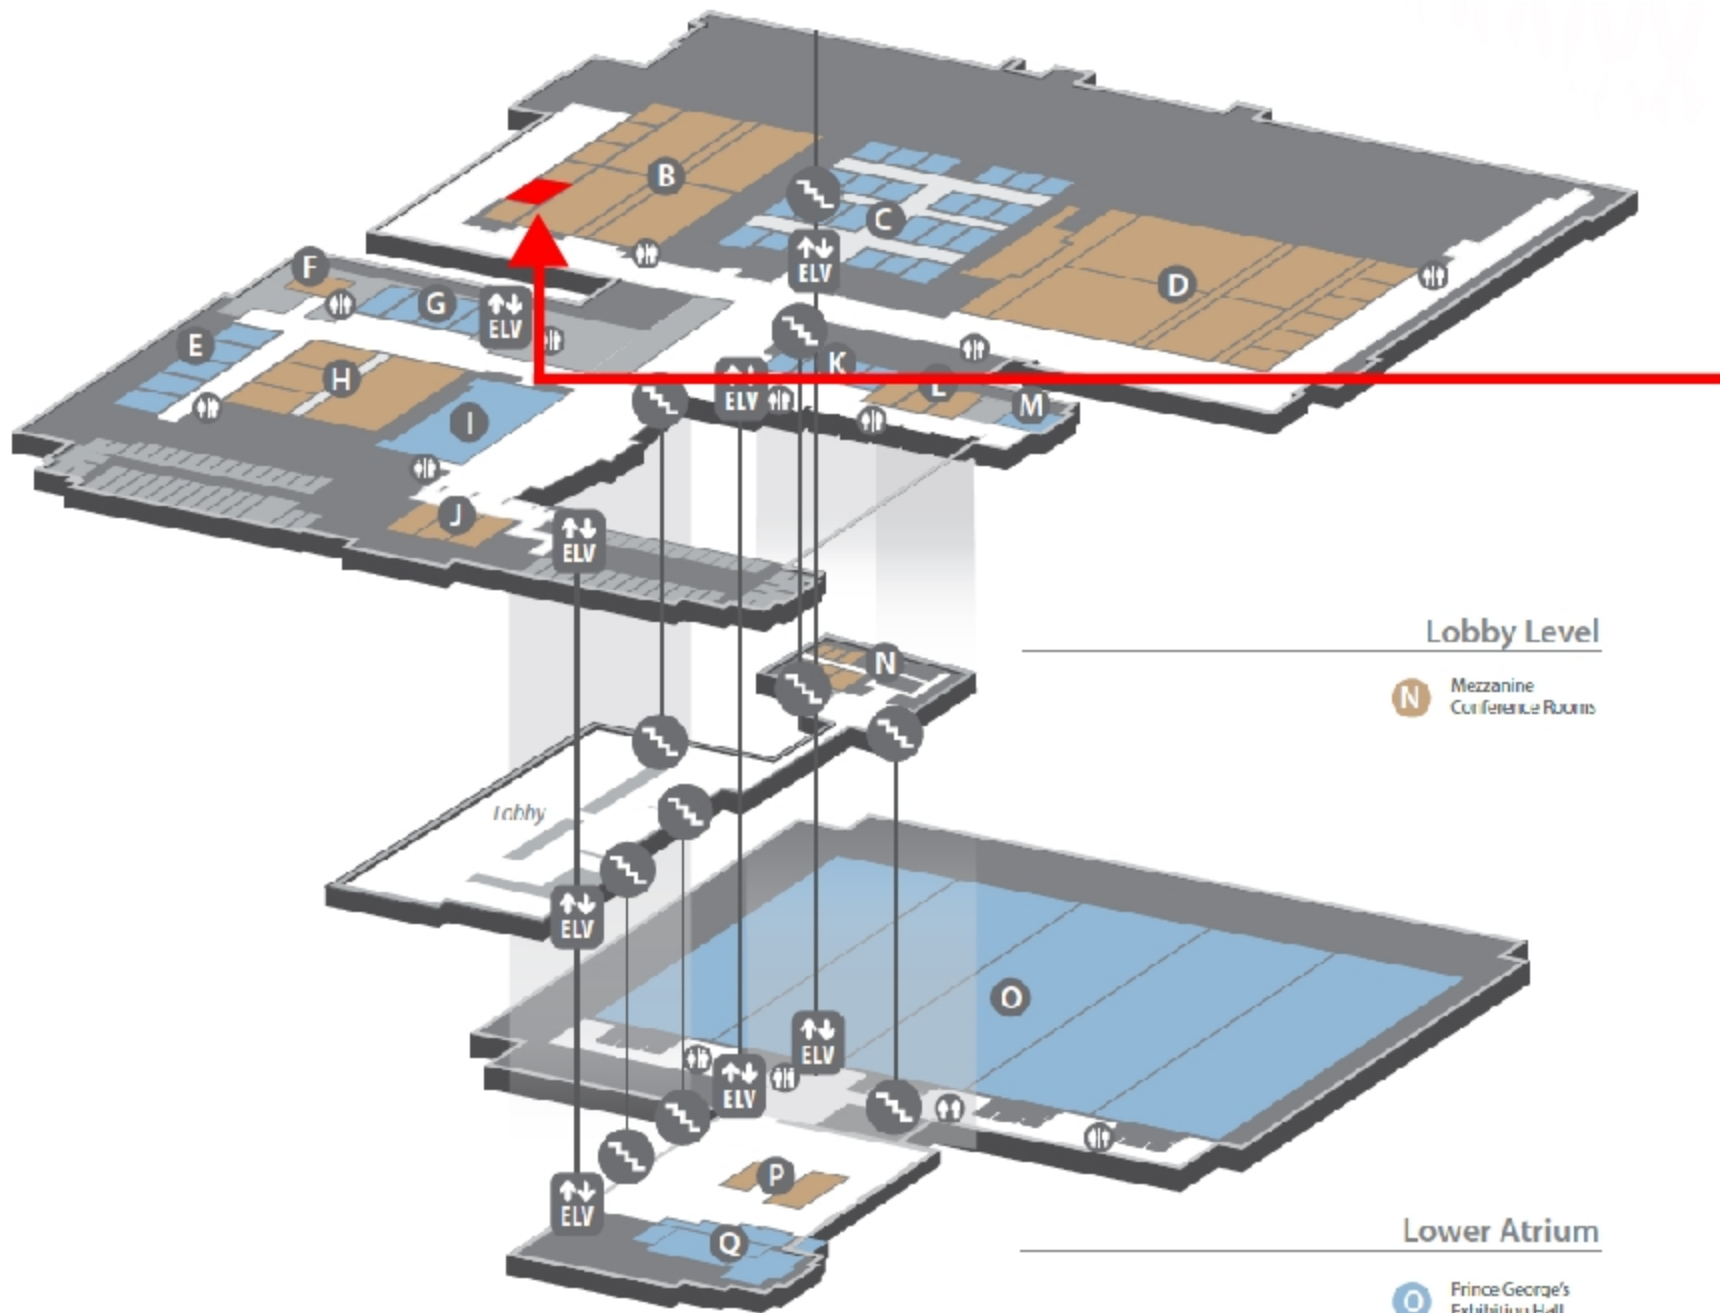

ILTACON 2016

Visit Cornerstone.IT
@ Maryland #2

Lobby Level

- N Mezzanine Conference Rooms

Lower Atrium

- O Prince George's Exhibition Hall
- P Town Meeting Space
- Q Eastern Shore Meeting Space

ILTACON 2016