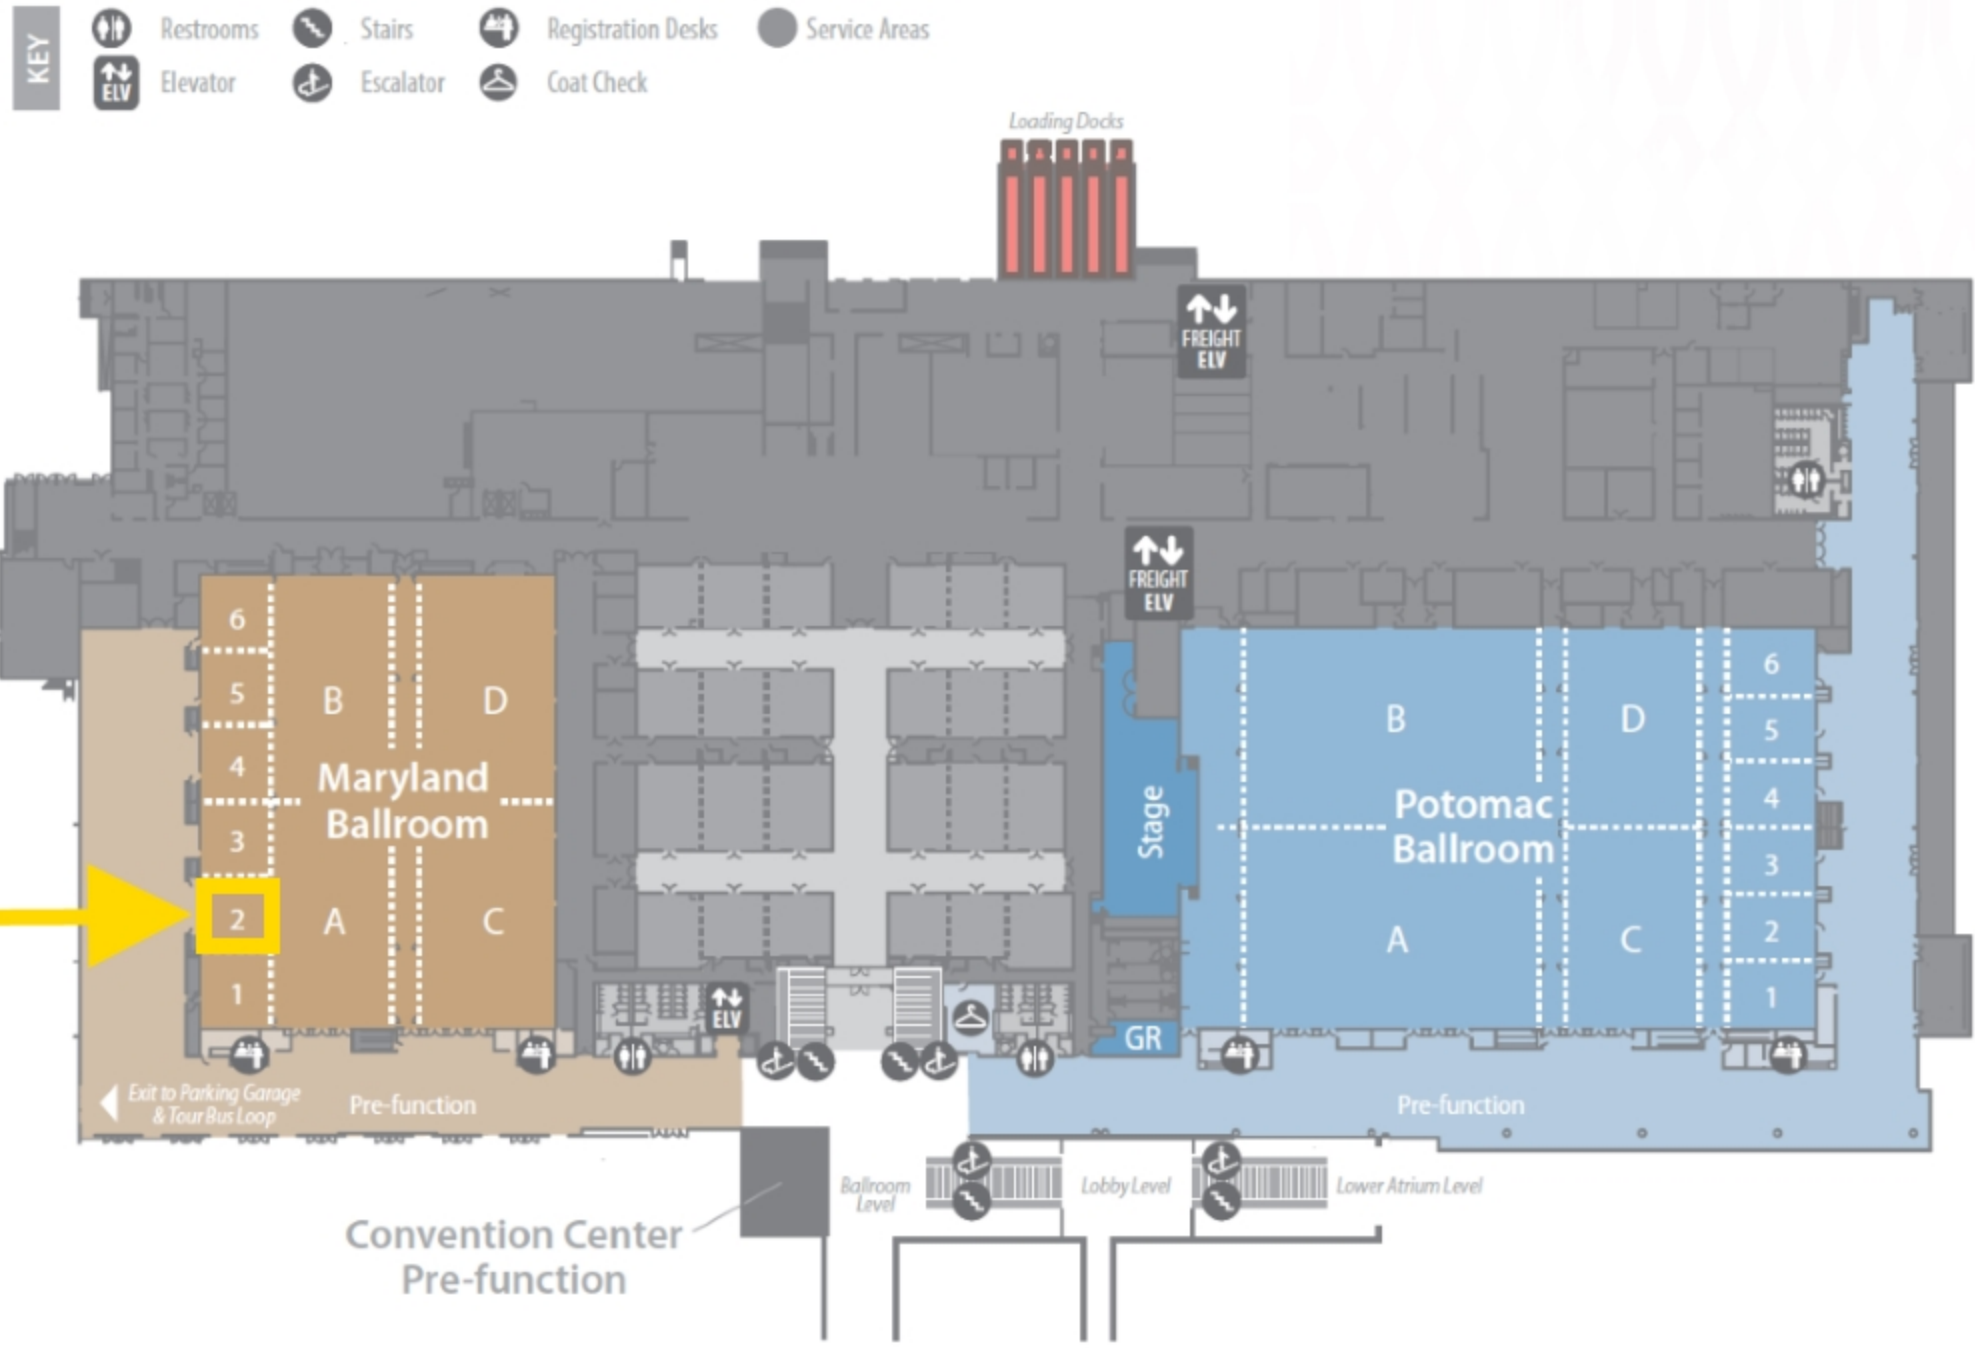

ILTACON 2016

Visit Cornerstone.IT
@ Maryland #2

Lobby Level

- N Mezzanine Conference Rooms

Lower Atrium

- O Prince George's Exhibition Hall
- P Town Meeting Space
- Q Eastern Shore Meeting Space

ILTACON 2016