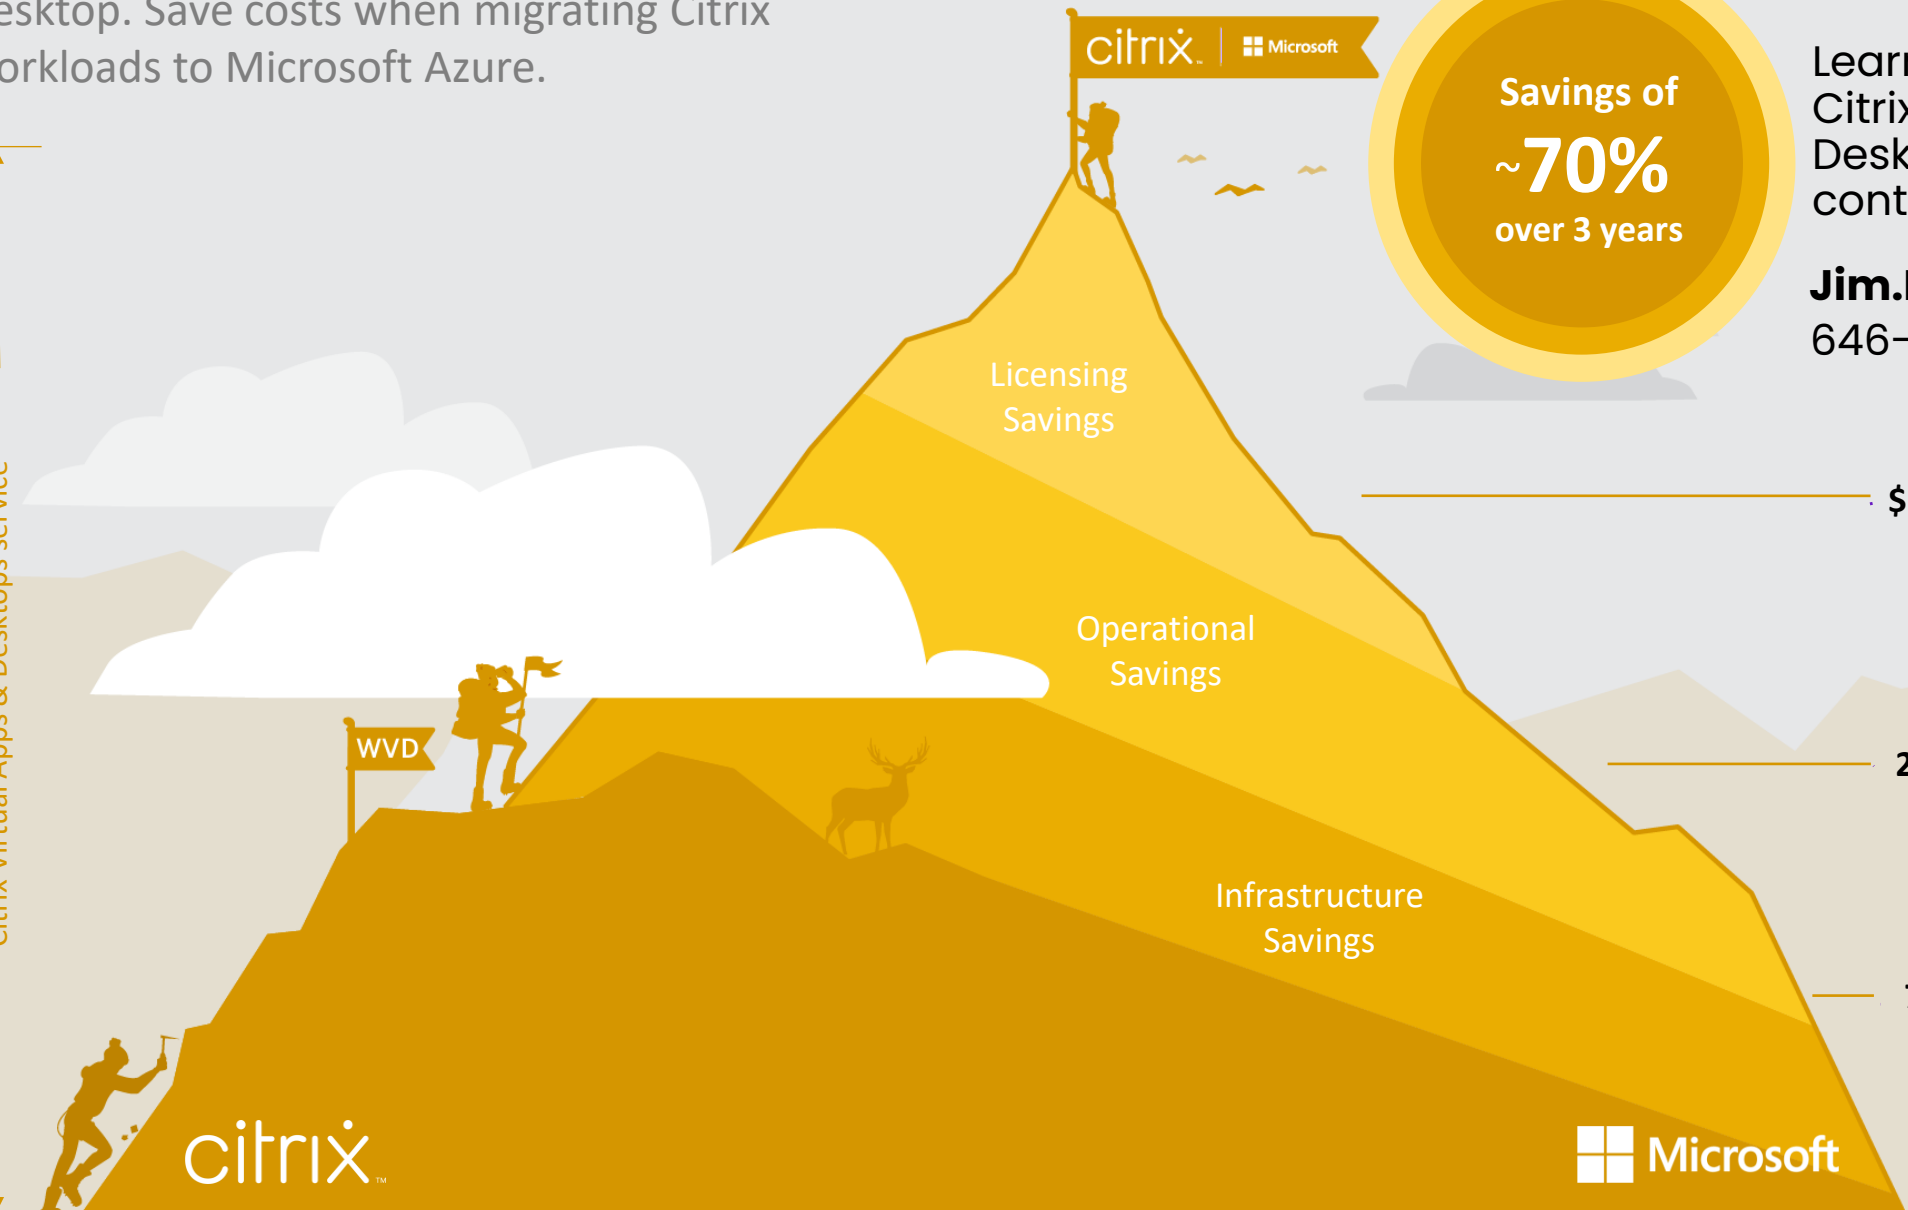

Simplify and accelerate your journey to the cloud

Citrix delivers more with Windows Virtual Desktop. Save costs when migrating Citrix workloads to Microsoft Azure.

www.Cornerstone.IT

Learn more about how Citrix with Windows Virtual Desktop can help you, contact:

Jim.Moreo@Cornerstone.IT
646-530-8920 www.Cornerstone.IT

Savings of
~70%
over 3 years

Citrix Virtual Apps & Desktops service

Licensing Savings

Operational Savings

Infrastructure Savings

\$17 – \$30 per user/month savings

- Citrix Cloud transition licenses
- Windows 10 multi-session

25-50% Operational savings

- Deploy 4x faster than on-premises
- Centralized management for hybrid

70+% Infrastructure savings

- Compute + storage + networking